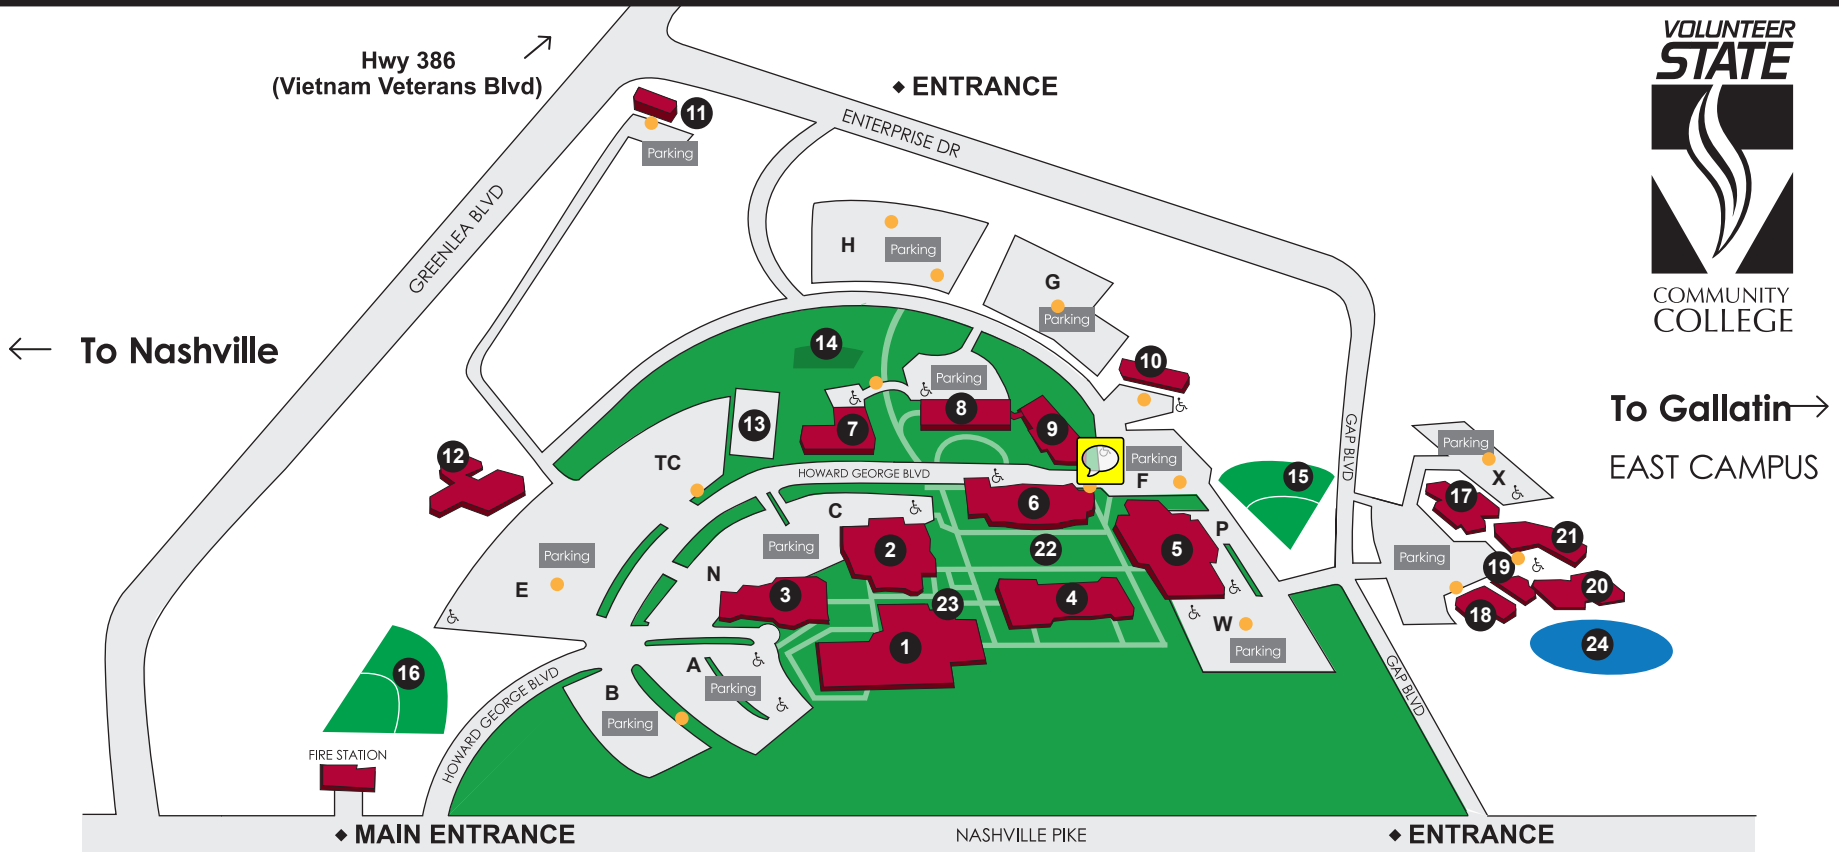

# Main Campus Map

**1. Ramer Administration Building**

Academic Affairs, Administrative Offices, Admissions, Advising, Business Office, Distance Learning, Human Resources, Humanities Division, Language Center, Media Services, President's Office, Public Relations, Off Campus/Dual Enrollment, Recording Studio, Records & Registration, TV Studio, WVCP Radio

**3. Caudill Hall**

Social Science Division, Wemyss Auditorium

**4. Warf Building**

GED and EL/Civics, Math & Science Division, Math Lab, Science Labs

**5. Pickel Field House**

Athletics, Health & Physical Education, Moore Gymnasium, Music Department

**6. Thigpen Library**

Learning Commons, Rochelle Center

**7. Mattox Business Building**

Business & Technology Division, Computer Labs

**Wallace Health Sciences Complex**

**8. Wallace South**

Diagnostic Medical Sonography (Ultrasound Program), Emergency Medical Services, Medical Laboratory Technology, Ophthalmic Technology, Sleep Diagnostic Program

**22. The Quad**

**23. Duffer Plaza**

**24. Pond**

♿ = Accessible Parking ● = Police Call Boxes